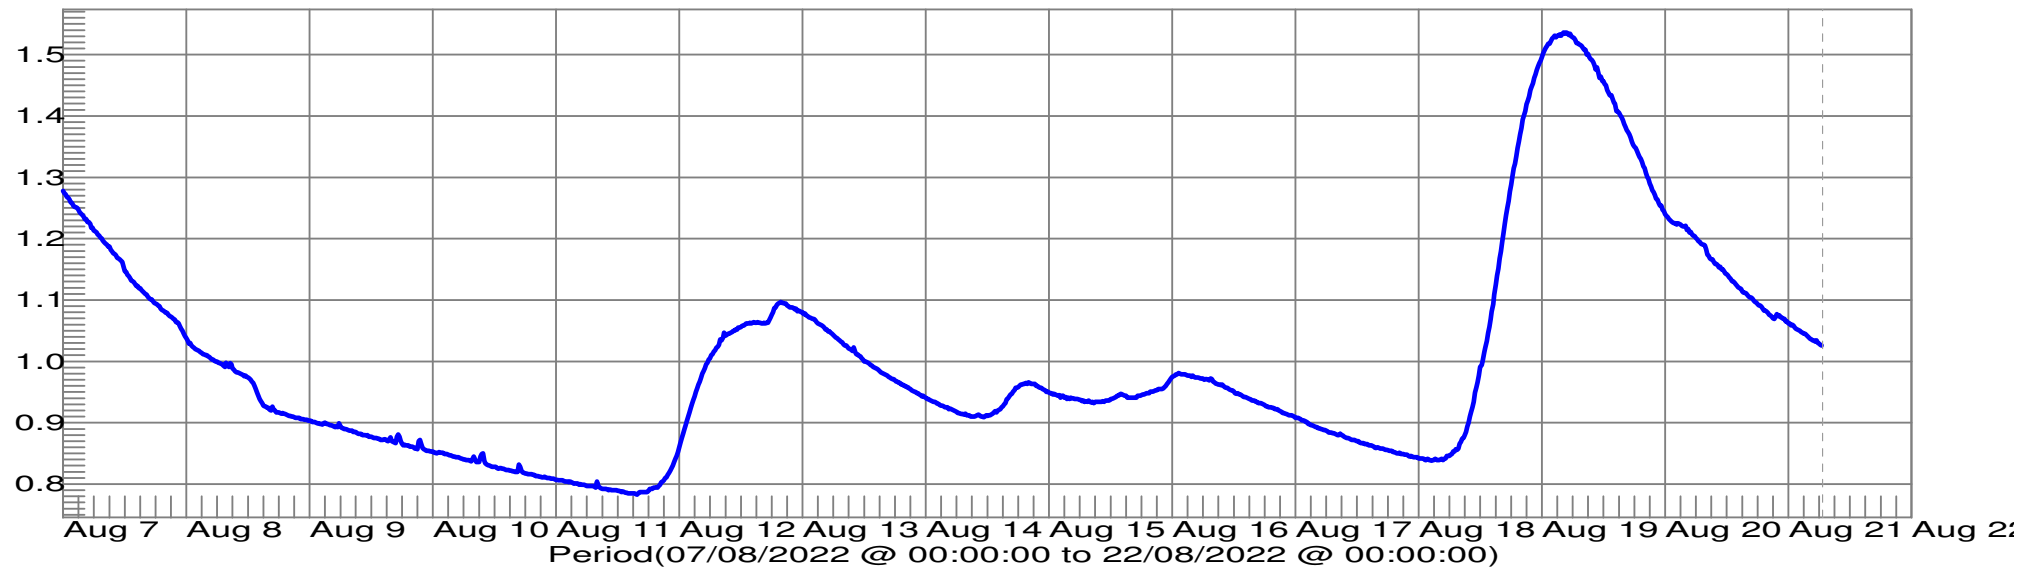

21/08/2022 @ 06:42

Meander River at Deloraine

Level in metres

Meander River at Deloraine Rainfall

Poatina Tailrace Rainfall

Pine Tree Rivulet at Lake Highway Rainfall

Cumulative Rain in mm