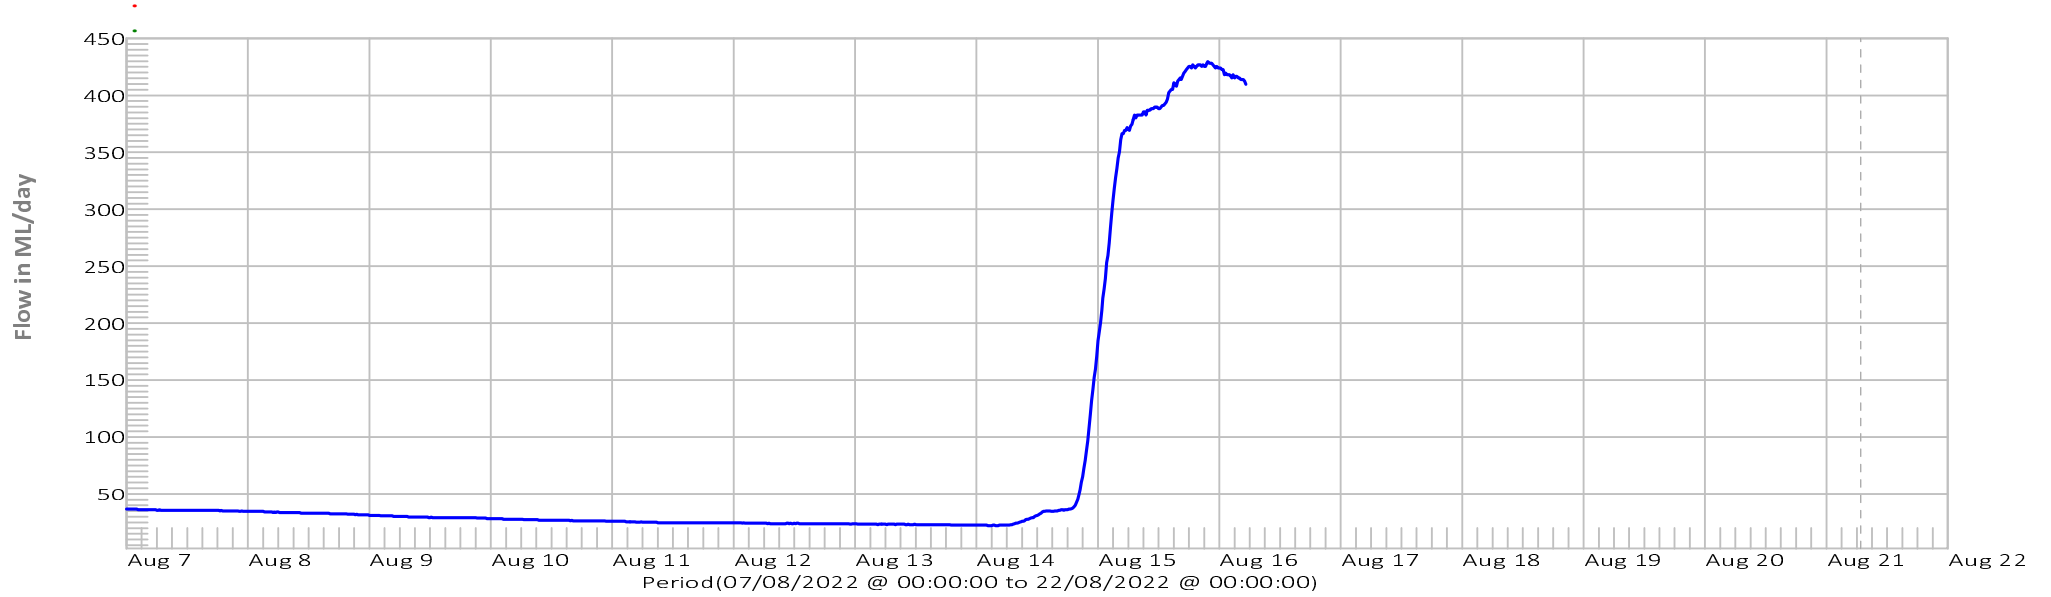

Last Reading ML/day:
16/08/2022 @ 05:15:00 409.6

21/08/2022 @ 06:47
Time is Eastern Standard Time (EST)
Represented by vertical dotted line.
(add 1hr during day light savings)

Dee River above Derwent River

Dee Lagoon Rainfall
Shannon River at Hermitage Rainfall
Misery Plateau Rainfall