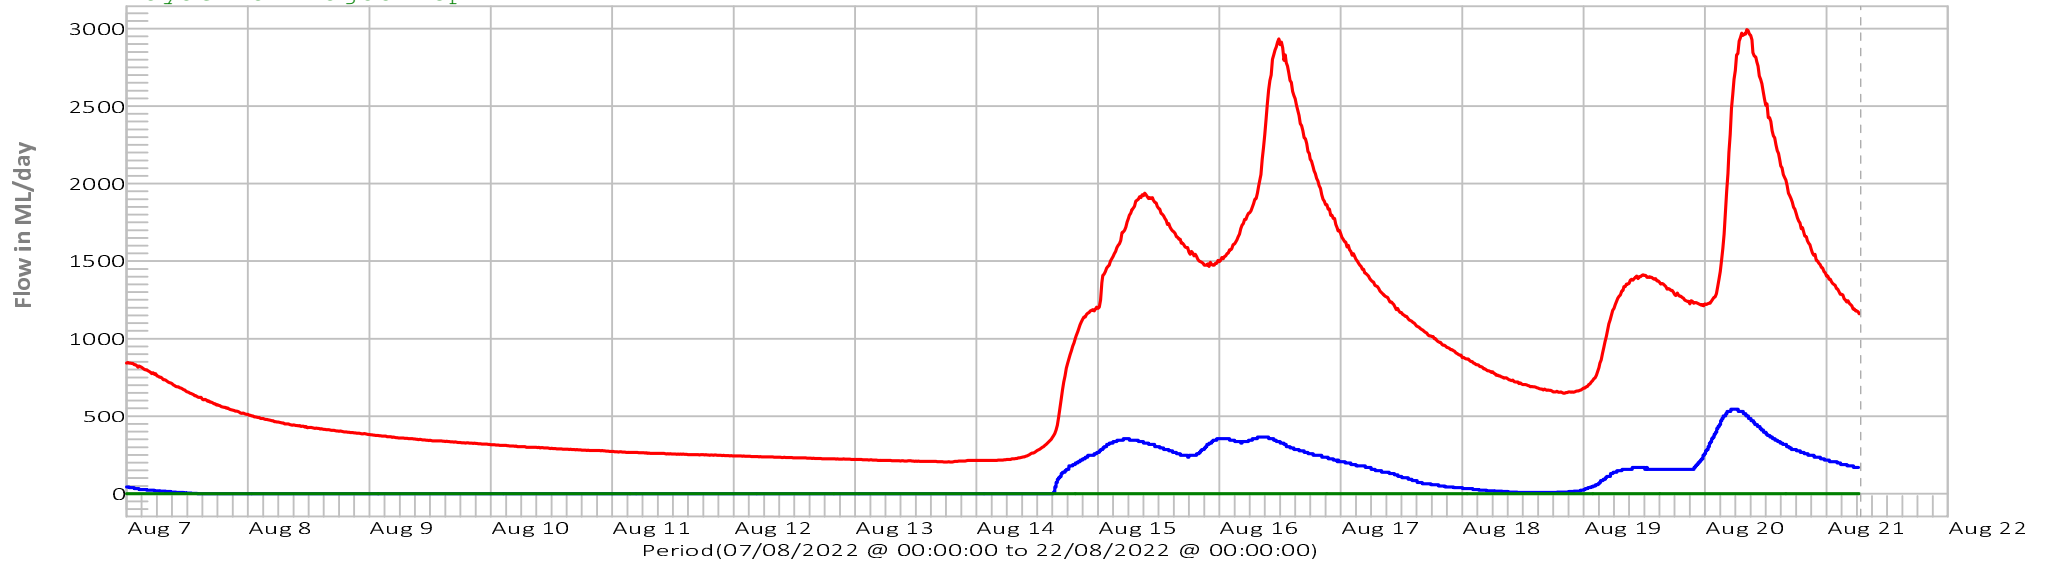

Last Reading ML/day:

21/08/2022 @ 06:20:00 169.4

21/08/2022 @ 06:30:00 1159.5

21/08/2022 @ 06:30:00 0.0

Derwent River below Tarraleah Canal Pump  
Derwent River above Nive River  
Wayatinah Lagoon Spill

Dee Lagoon Rainfall  
Derwent River below Lake St Clair Rainfall  
Clarence River Rainfall