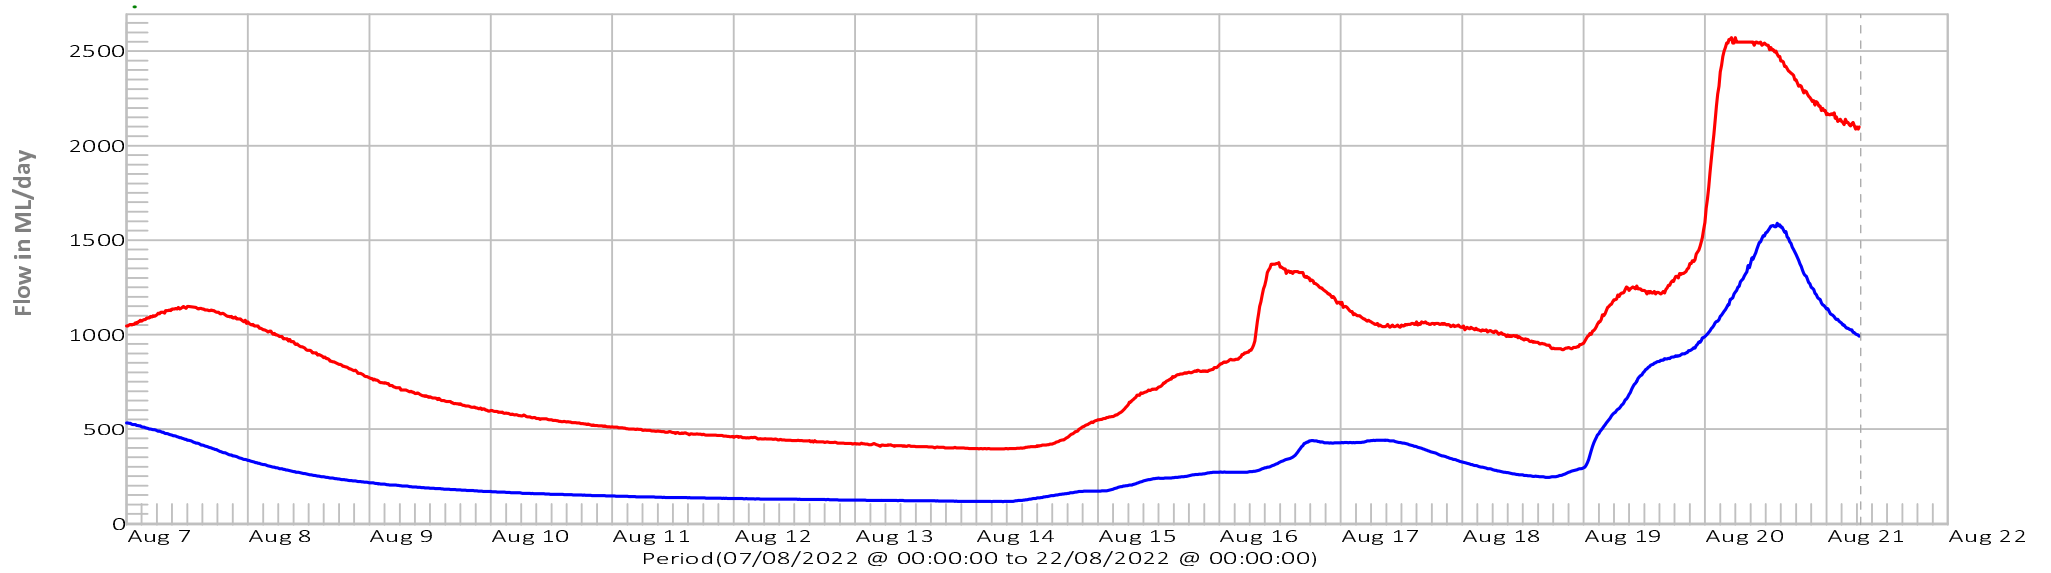

Last Reading ML/day:

21/08/2022 @ 06:30:00 991.5

21/08/2022 @ 06:30:00 2099.4

Florentine River at Eleven Road Bridge
 Florentine River above Derwent River

Florentine Valley near Salvation Creek Rainfall

Mt Tim Shea Rainfall

Misery Plateau Rainfall