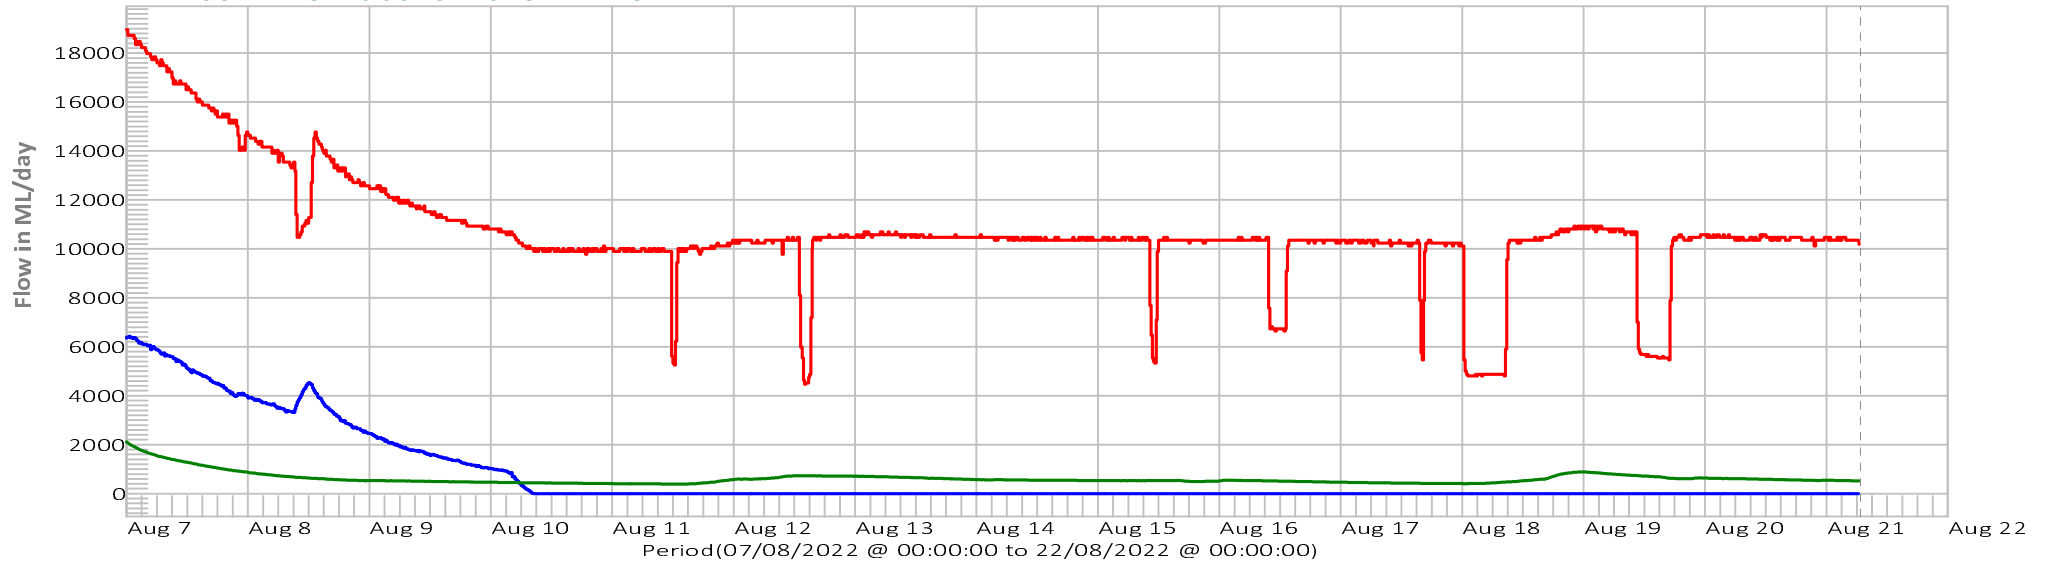

Last Reading ML/day:

21/08/2022 @ 06:20:00 0.0

21/08/2022 @ 06:30:00 10189.4

21/08/2022 @ 06:30:00 516.5

Lake Palooana Spill
Forth River below Wilmot River
Wilmot River above Forth River

Cradle Valley Rainfall
Borradaile Plains Rainfall
Lake Gairdner Rainfall