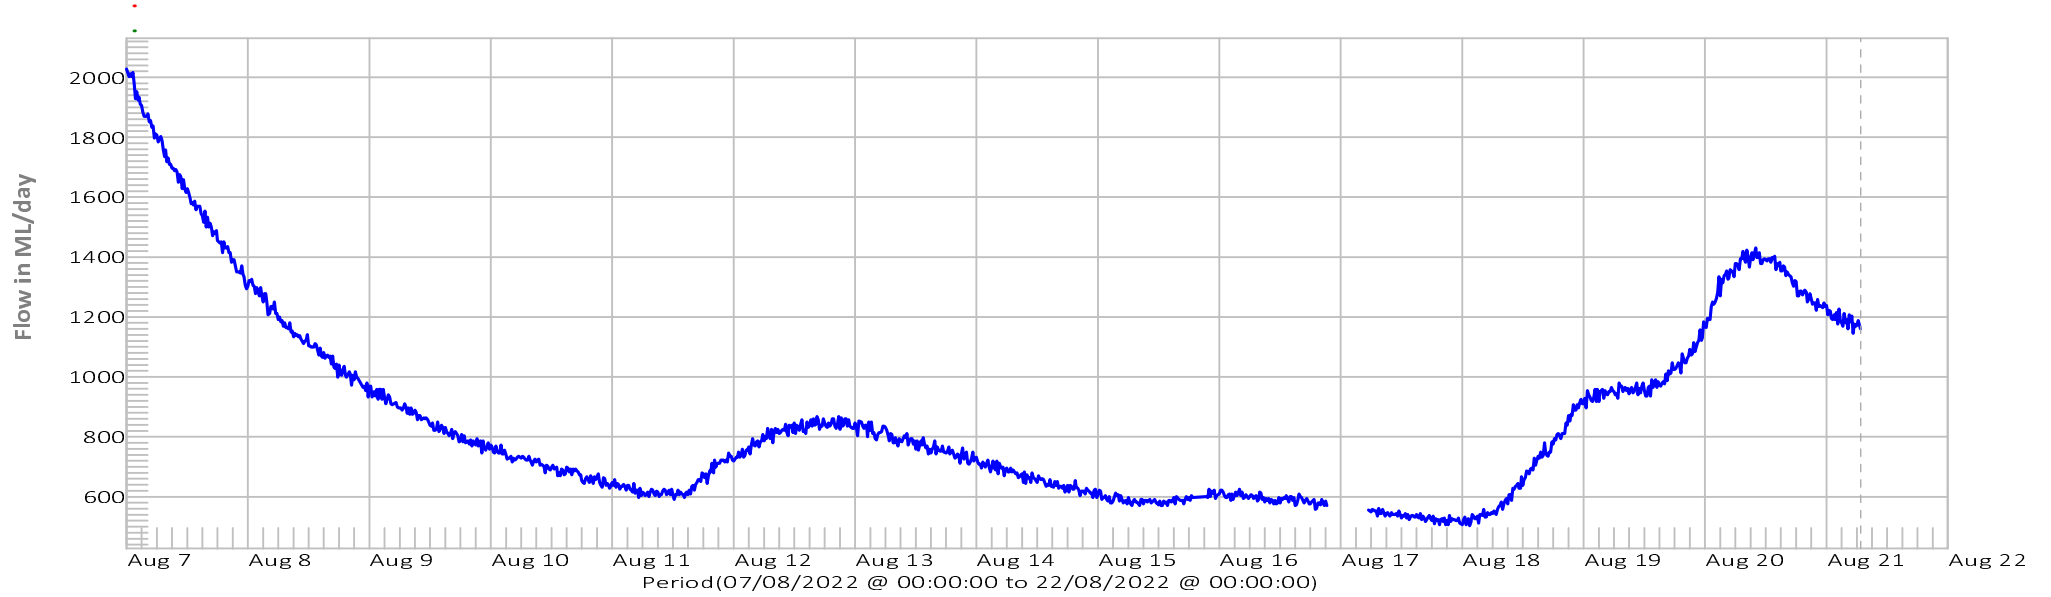

Hellyer River at Guildford Junction

Que River Rainfall
Waratah Rainfall
Cradle Mt Rainfall