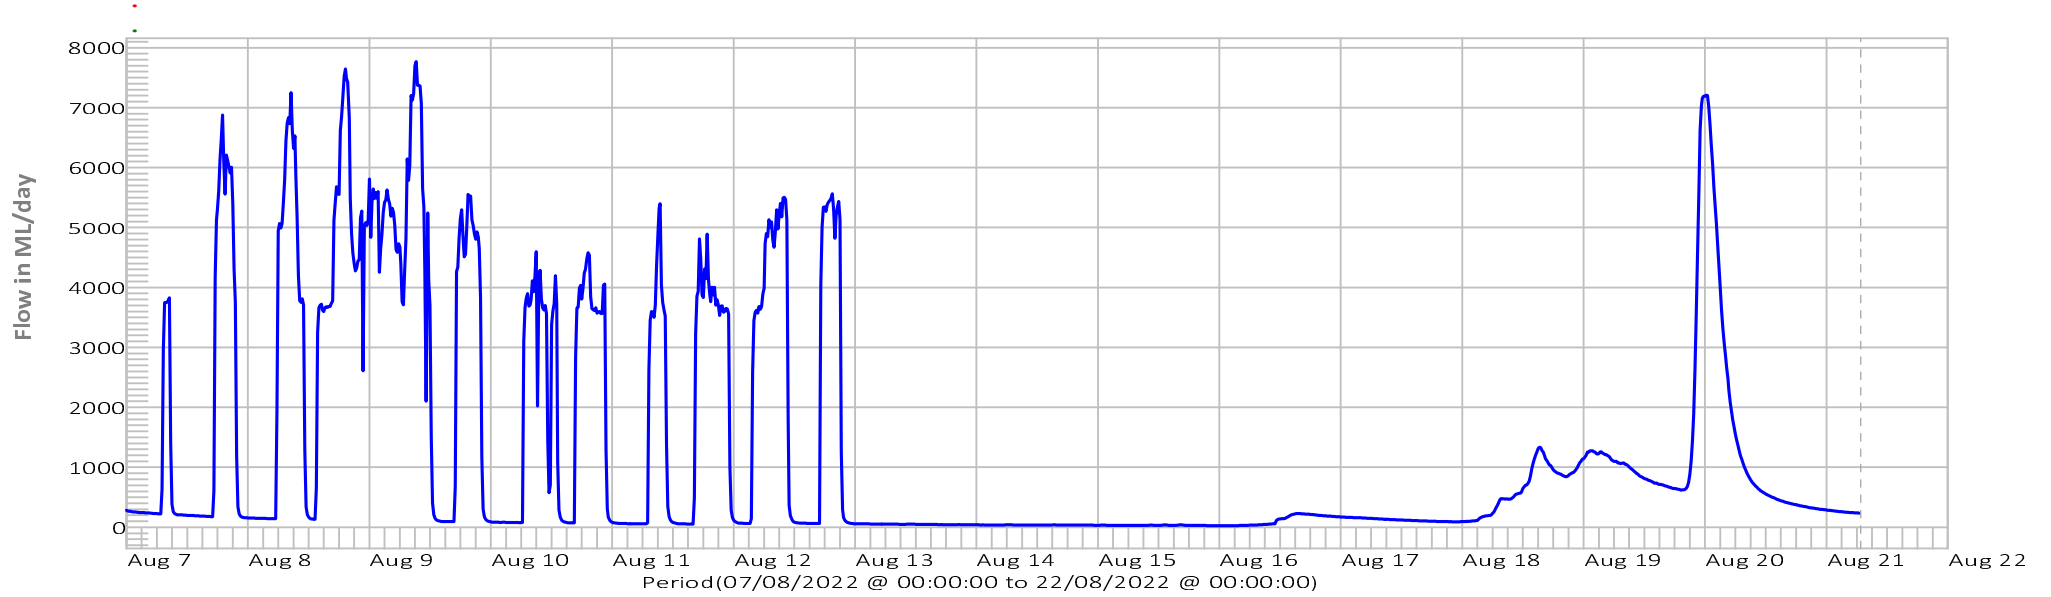

King River below John Butters Power Station

Lake Burbury Rainfall  
Howards Plains Rainfall  
Zeehan Rainfall