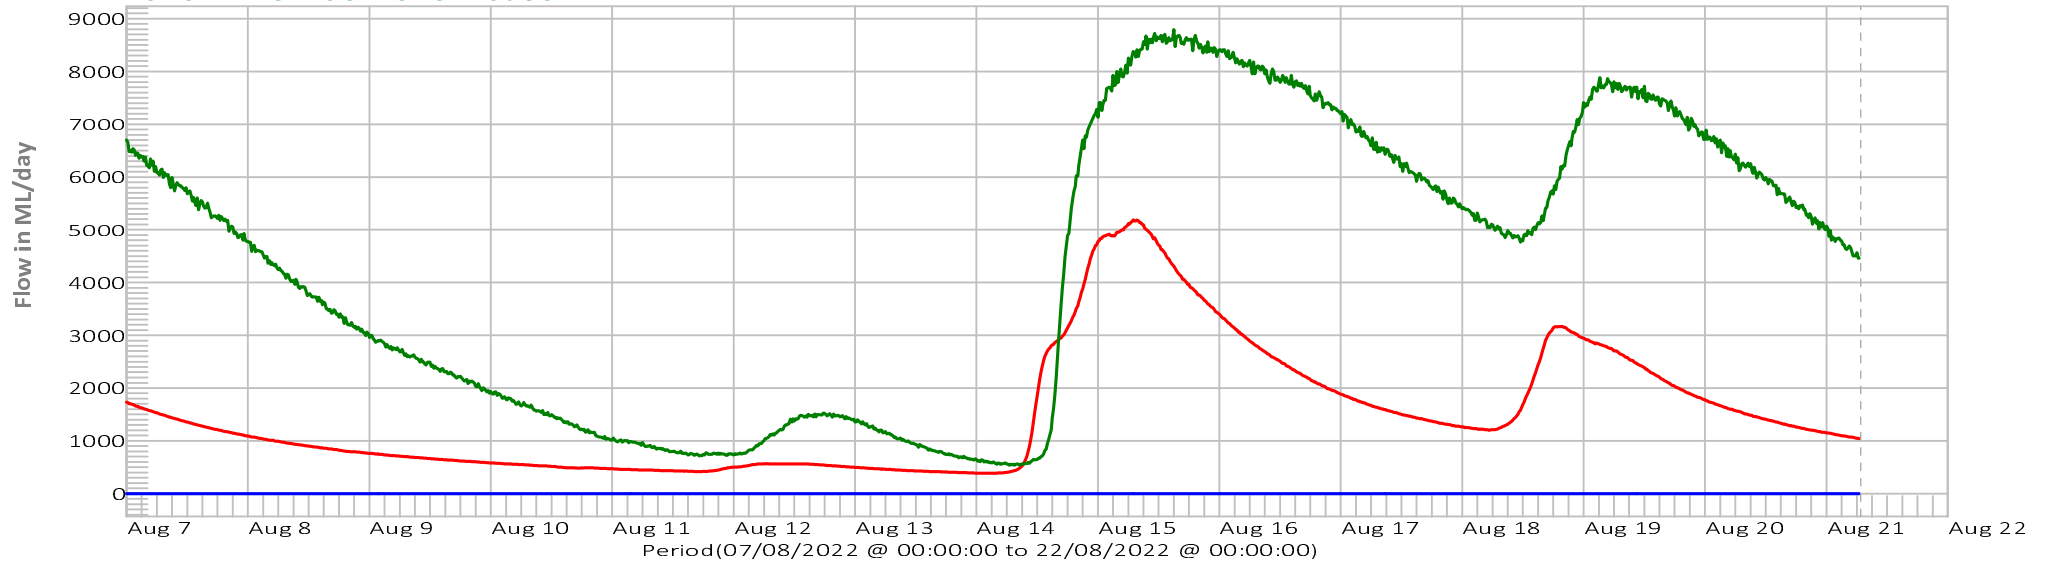

Last Reading ML/day:

21/08/2022 @ 06:30:00 0.1
 21/08/2022 @ 06:30:00 1041.3
 21/08/2022 @ 06:30:00 4464.0

Lake River 20m downstream of Woods Lake
 Lake River at Parknook
 Lake River at Lake House

Poatina Tailrace Rainfall
 Tods Corner Canal Rainfall
 Miena Rainfall