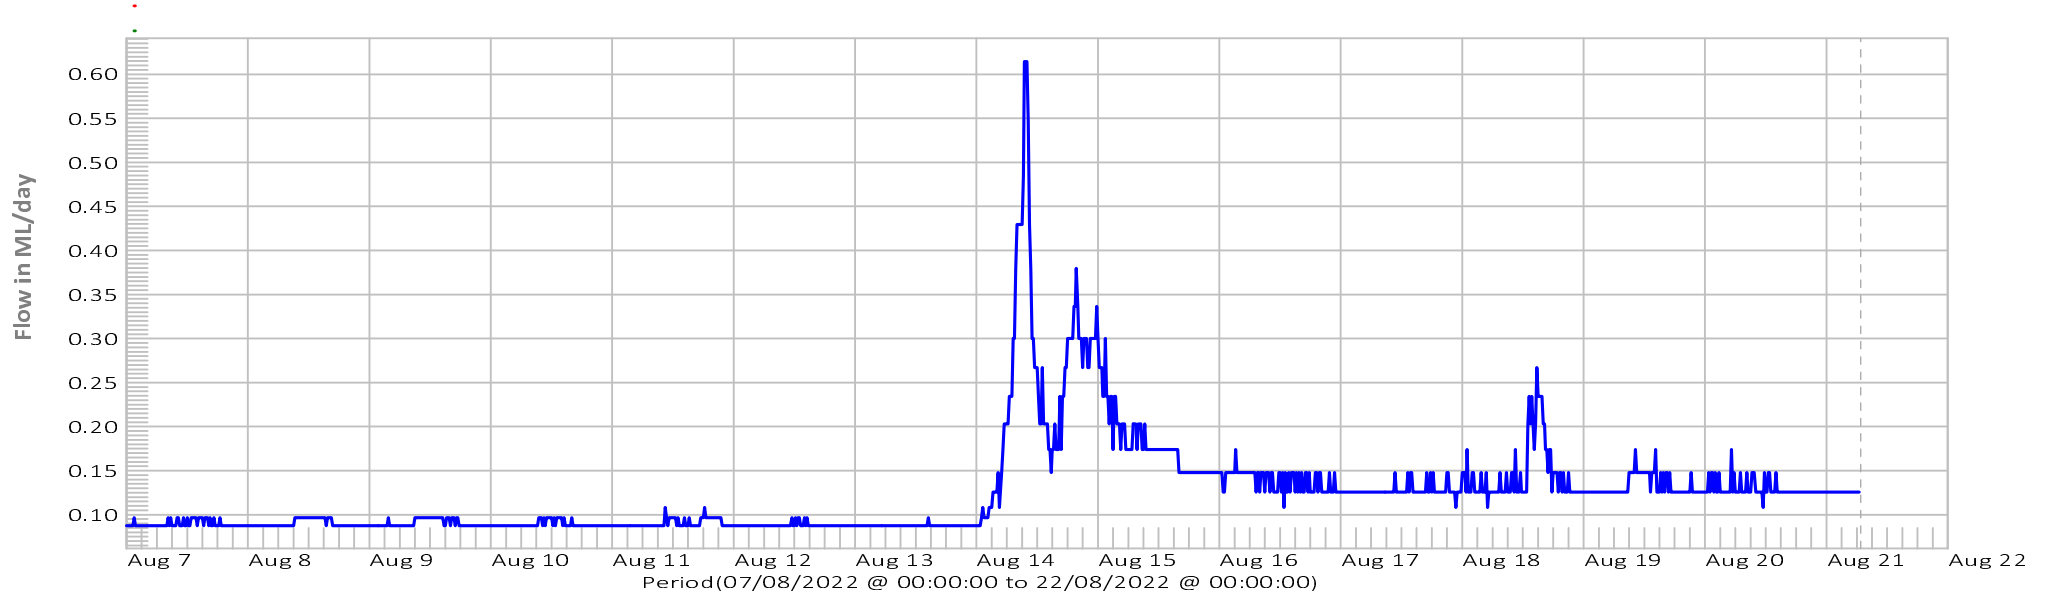

Lake River 20m downstream of Woods Lake

Poatina Tailrace Rainfall  
Tods Corner Canal Rainfall  
Miena Rainfall