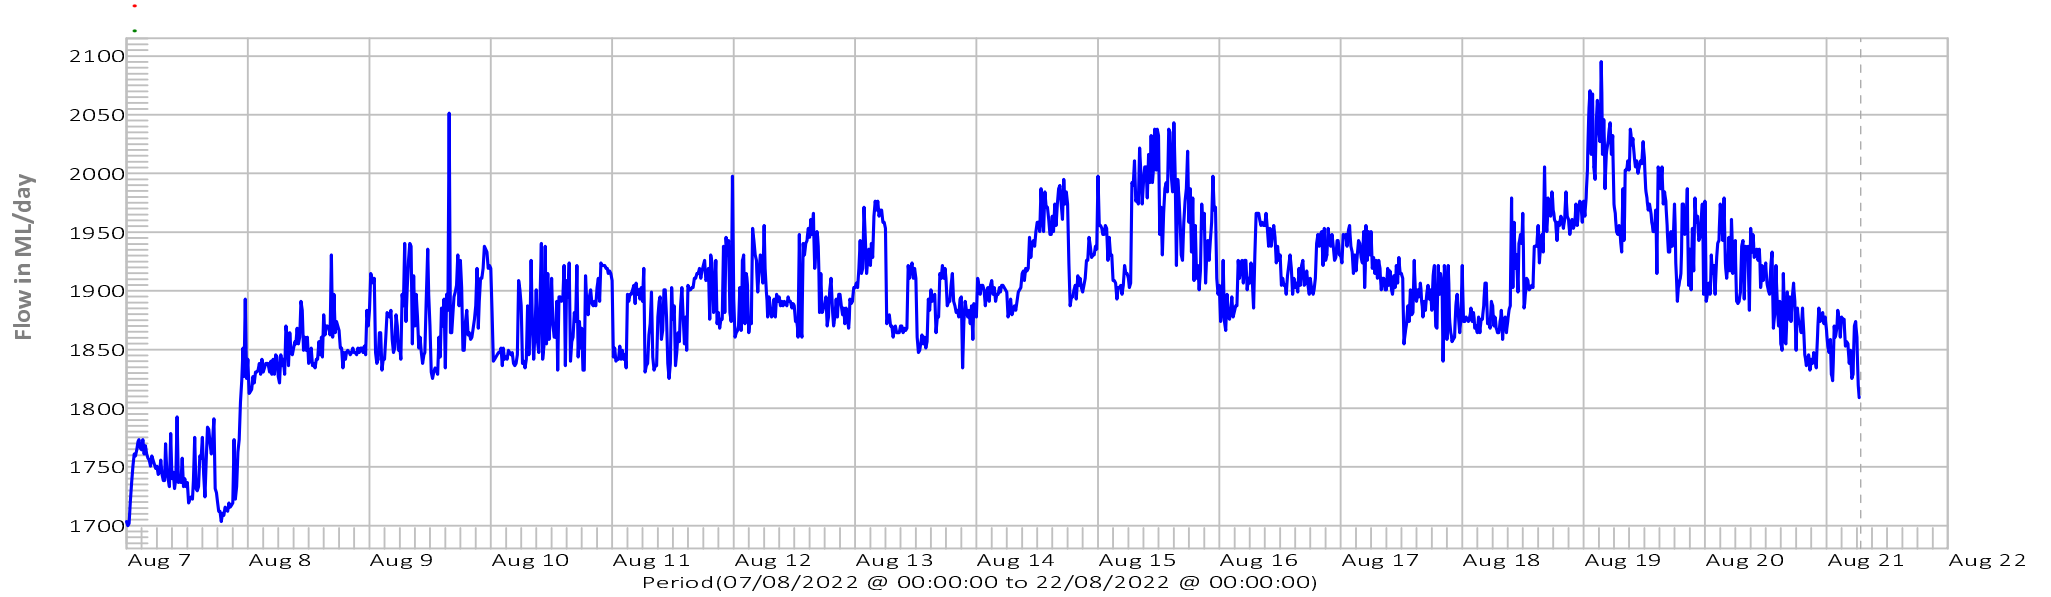

Liawenee Canal

Pine Tree Rivulet at Lake Highway Rainfall  
Lake Augusta East Rainfall  
Great Lake East Rainfall