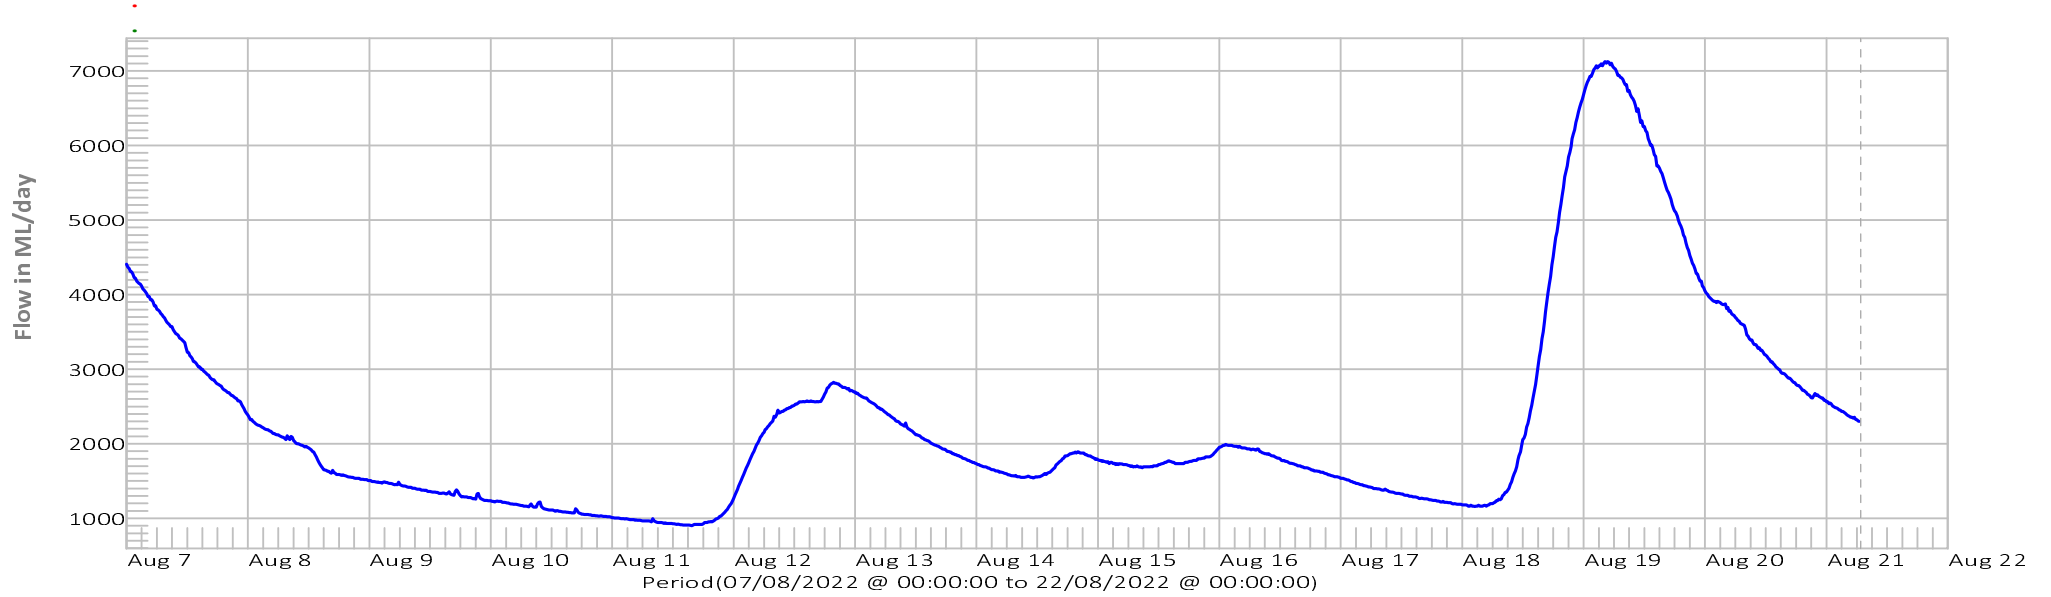

Meander River at Deloraine

Meander River at Deloraine Rainfall
 Poatina Tailrace Rainfall
 Pine Tree Rivulet at Lake Highway Rainfall