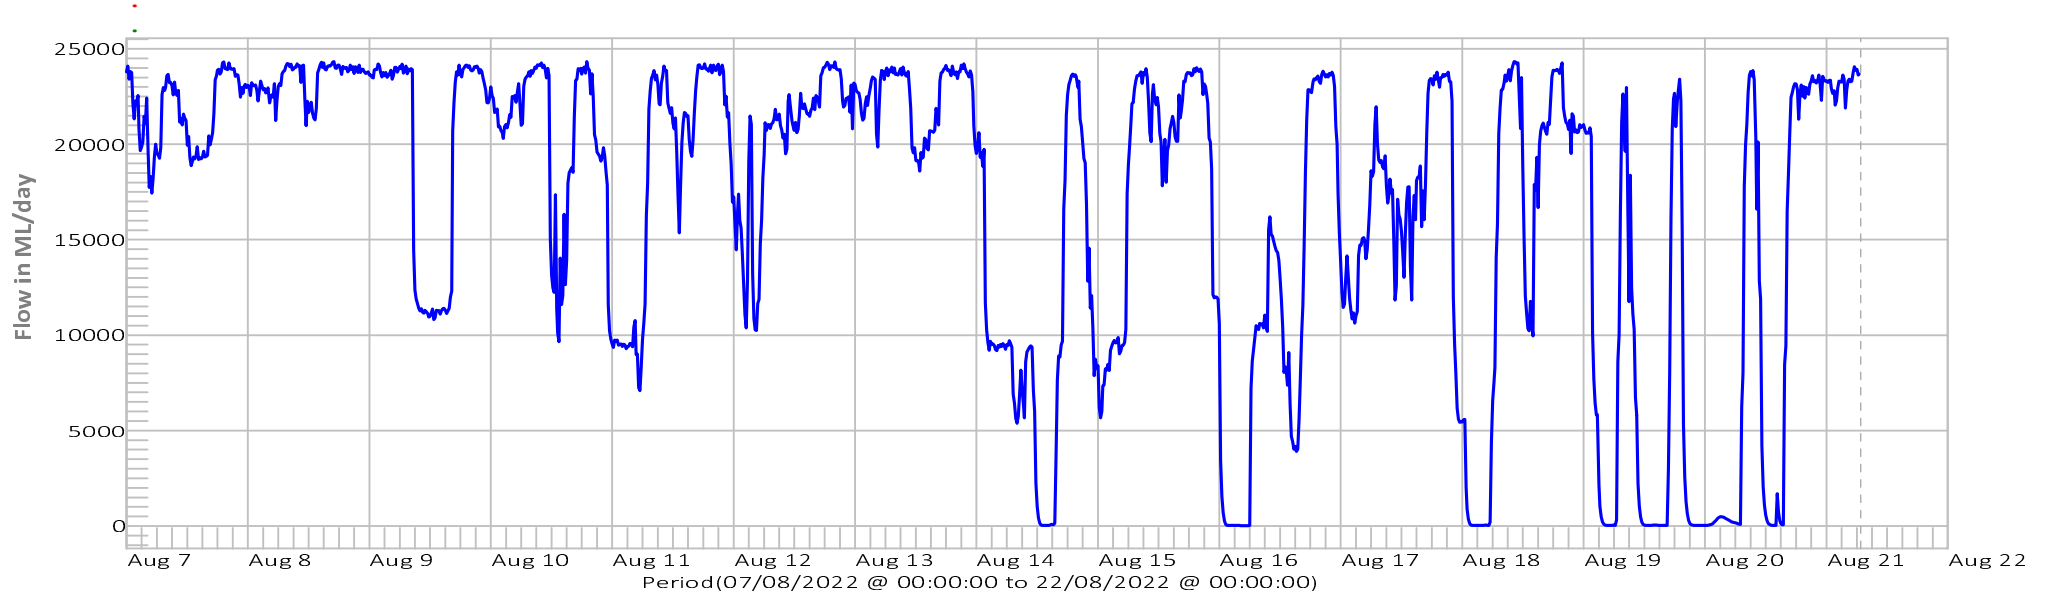

Pieman River below Reece Power Station

Reece Dam Rainfall
Zeehan Rainfall
Bastyan Dam Rainfall