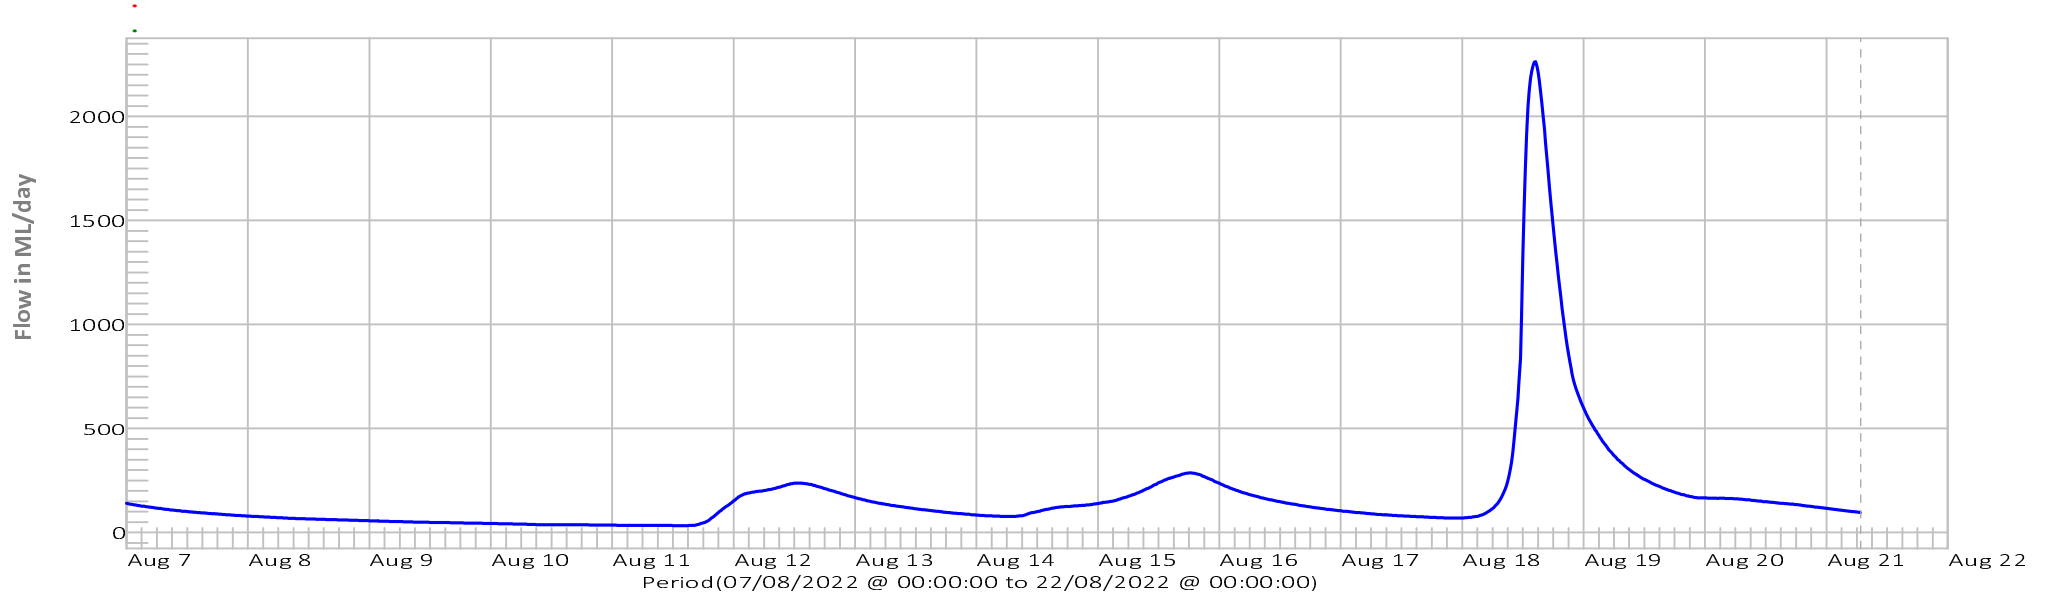

Pine Tree Rivulet at Lake Highway

Pine Tree Rivulet at Lake Highway Rainfall
Lake Augusta East Rainfall
Great Lake East Rainfall