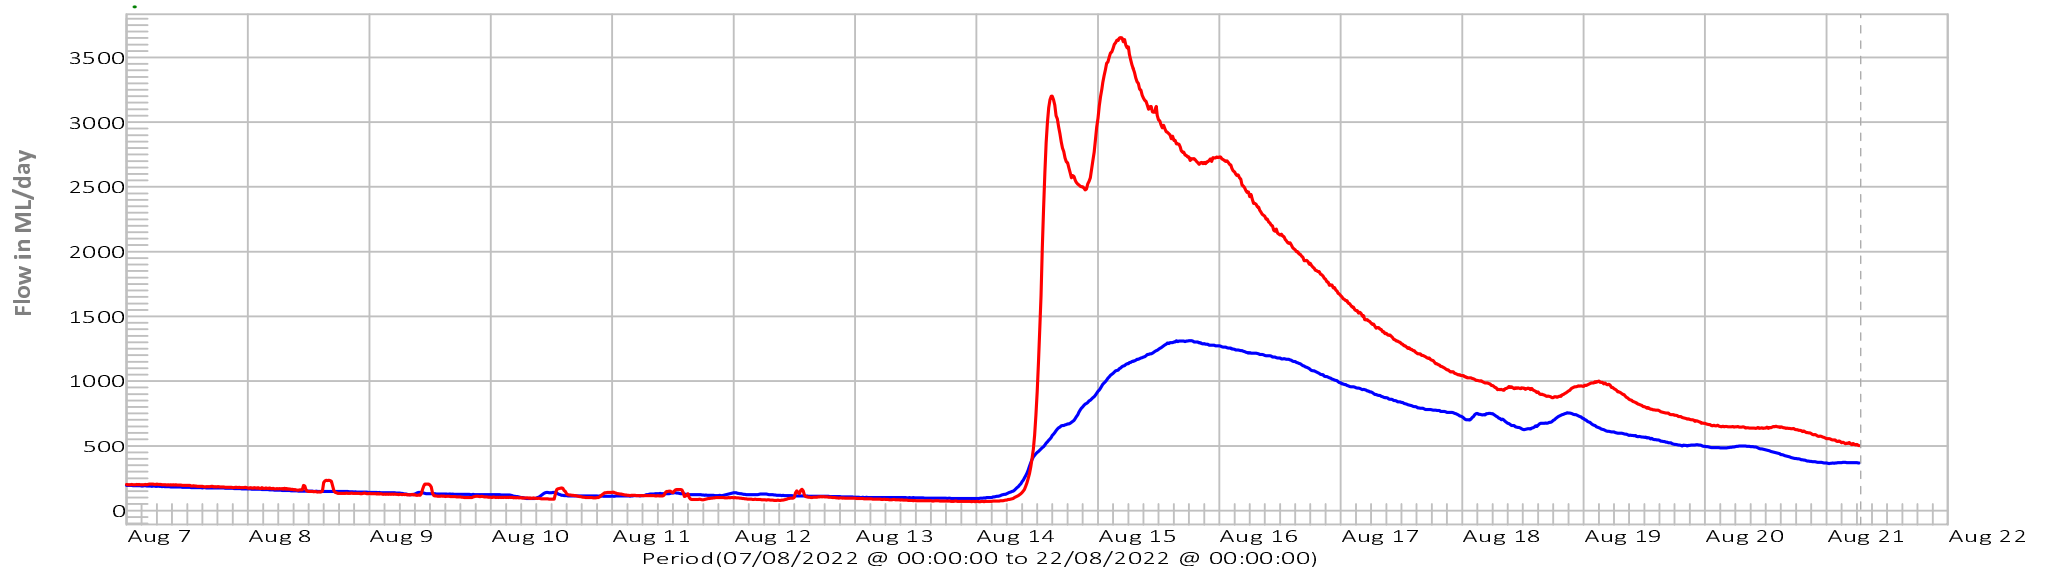

Shannon River at St Patricks Plain
 Shannon River at Hermitage

Last Reading ML/day:
 21/08/2022 @ 06:30:00 367.3
 21/08/2022 @ 06:30:00 500.3

21/08/2022 @ 06:45
 Time is Eastern Standard Time (EST)
 Represented by vertical dotted line.
 (add 1hr during day light savings)

Miena Rainfall
 Tods Corner Rainfall
 Shannon at Hermitage Rainfall