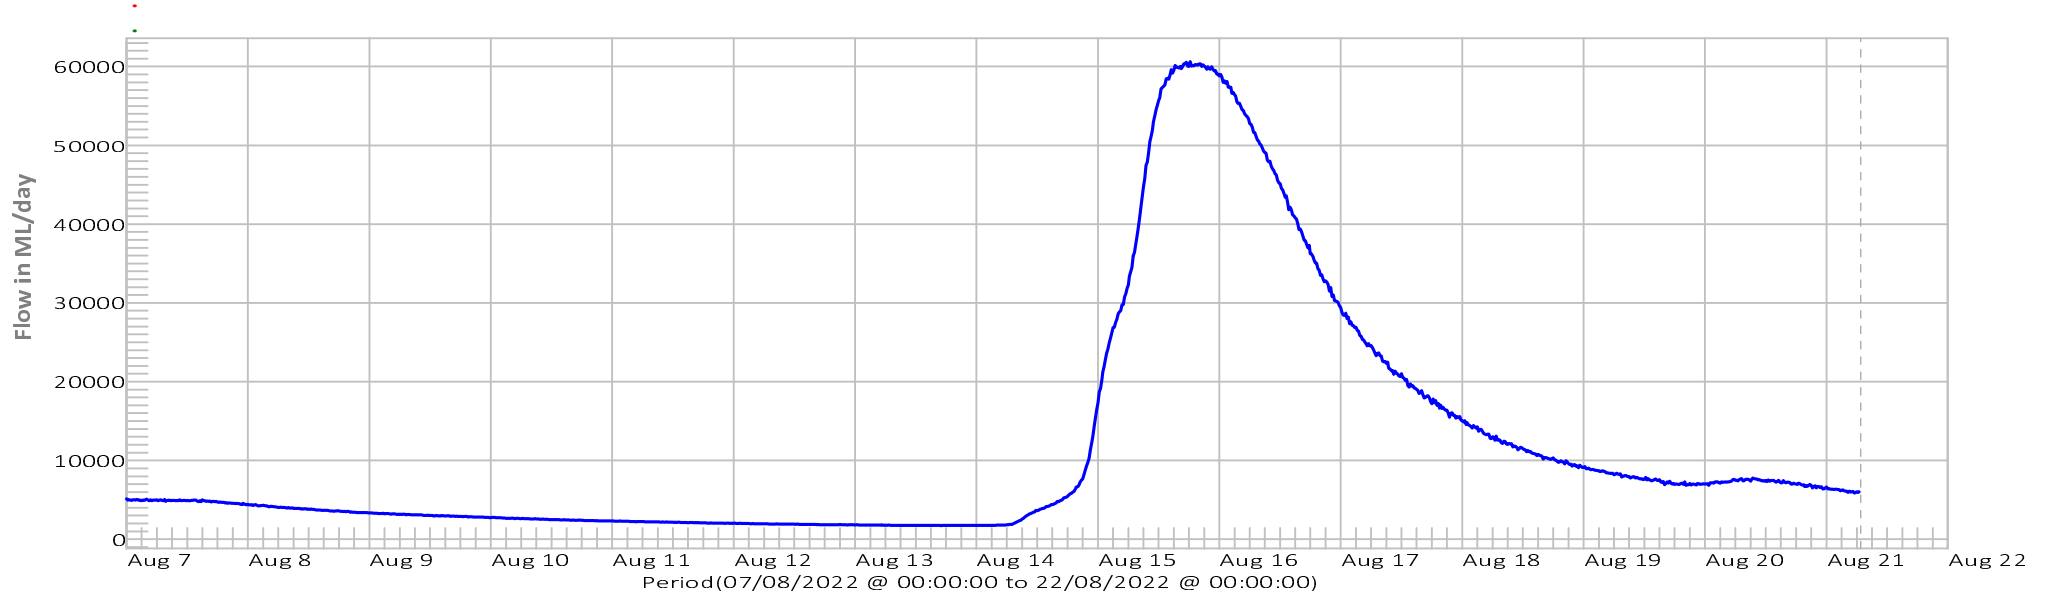

Last Reading ML/day:  
21/08/2022 @ 06:30:00 6009.6

21/08/2022 @ 06:46  
Time is Eastern Standard Time (EST)  
Represented by vertical dotted line.  
(add 1hr during day light savings)

South Esk River at Llewellyn

South Esk at Llewellyn Rainfall  
Poatina Tailrace Rainfall